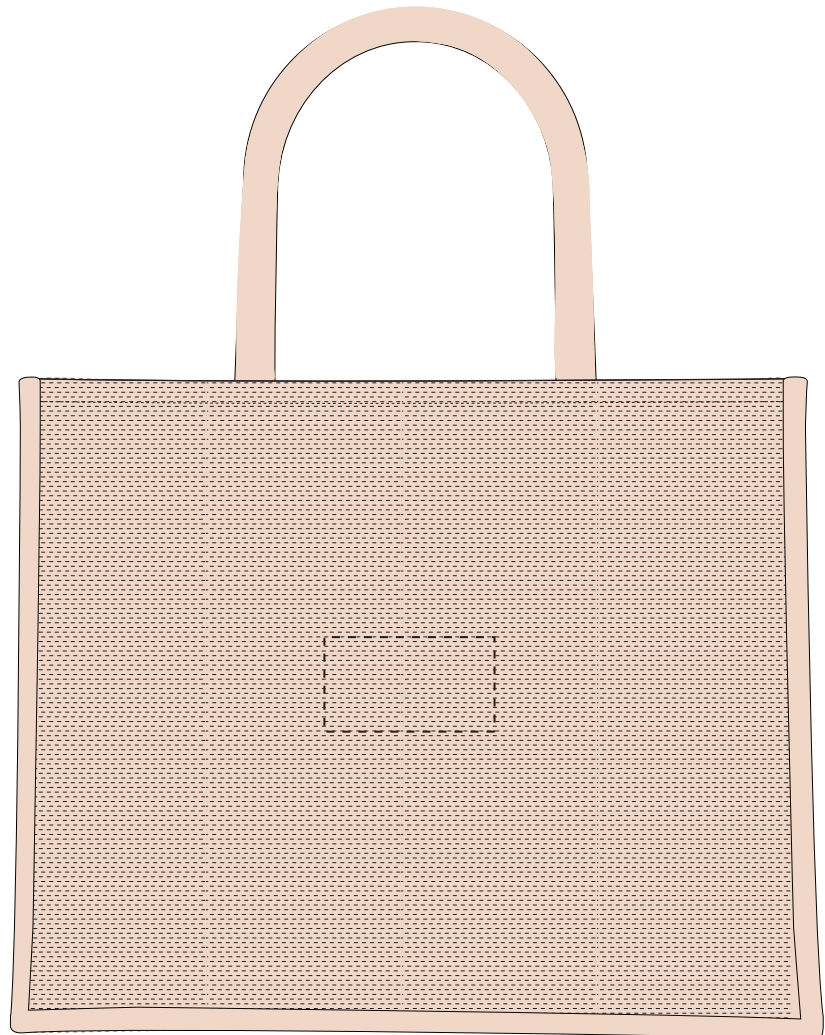

Your Ref:	Quantity:	Product Code: QB5710
Our Ref:	Version: 1	Product Colour:

**PRINTING CONCERNS:****PRODUCT INFO: DUE TO THE NATURE OF THE PRODUCT THE PRINT POSITION MAY VARY BY 2 - 3 MM**

We stock this item in the following colours

**MADEIRA THREAD REF**

- Colour 1
- Colour 1
- Colour 1
- Colour 1

ARTWORK SCALE 25%

ARTWORK SCALE 100%

Max embroidery area: 90mm x 50mm

Product Image for visualisation  
- colours may vary

The dashed line is to demonstrate print area and will not appear on your printed item